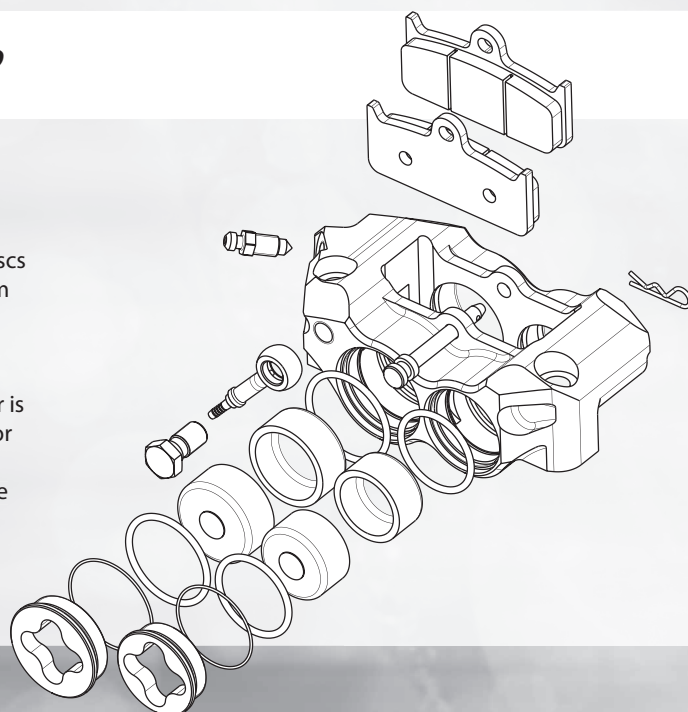

GOLDfren Radial four-piston brake caliper MONOBLOCK

For street race bikes. It is suitable for discs of 270-330 mm in diameter and 5-6 mm in thickness. The piston diameters are 36 mm and 32 mm, distance between screws that hold caliper on the fork is 108 mm, its weight is 800 g. This caliper is standardly made in gold and black color and it is supplied together with brake pads – type 301. This caliper can also be used in supermoto with an adapter.